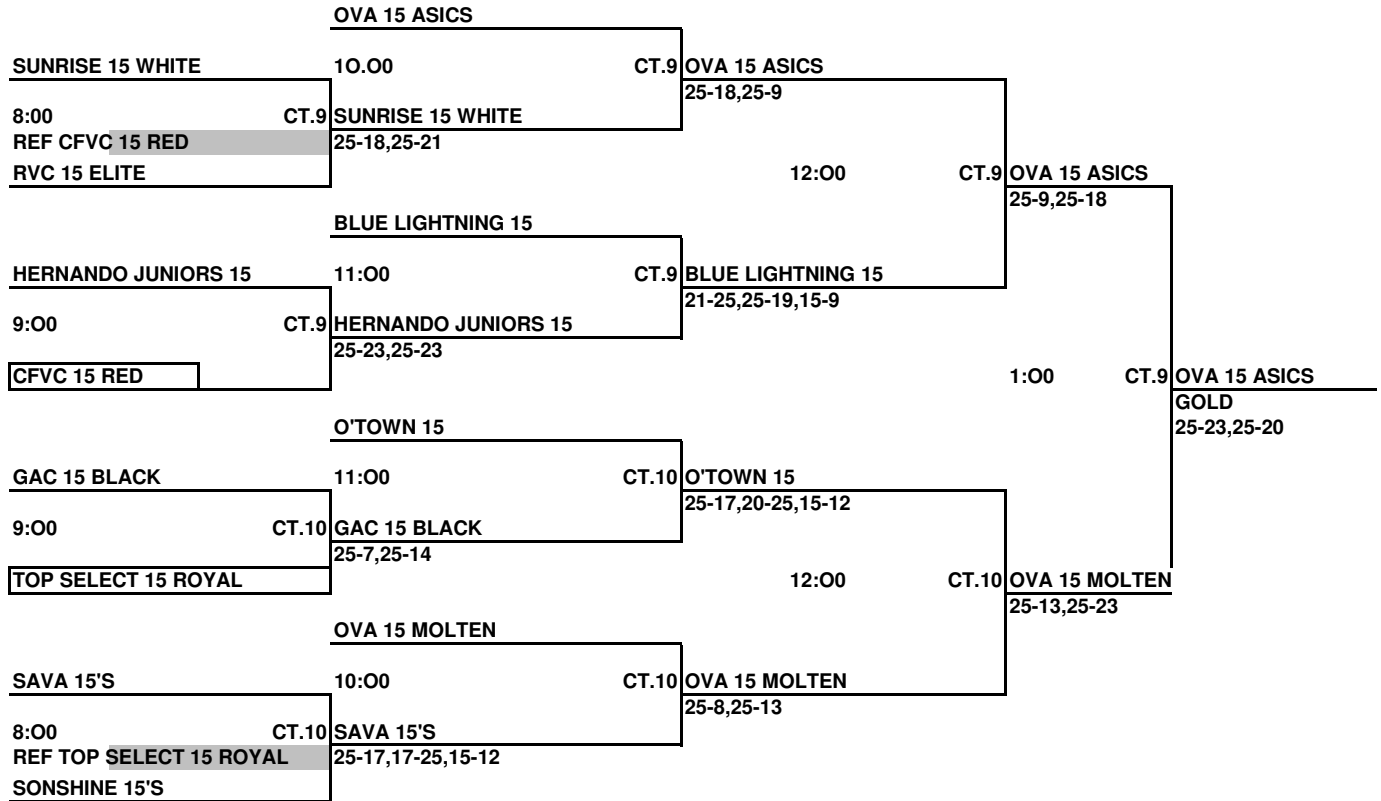

**2009 AAU REGIONAL TOURNAMENT
15'S GOLD DIVISION PLAYOFFS
SUNDAY, MAY 10, 2009
ORLANDO SPORTS CENTER**

ALL TEAMS THAT LOSE STAY TO REFEREE THE NEXT MATCH
 This Box means you must referee the match prior to your match