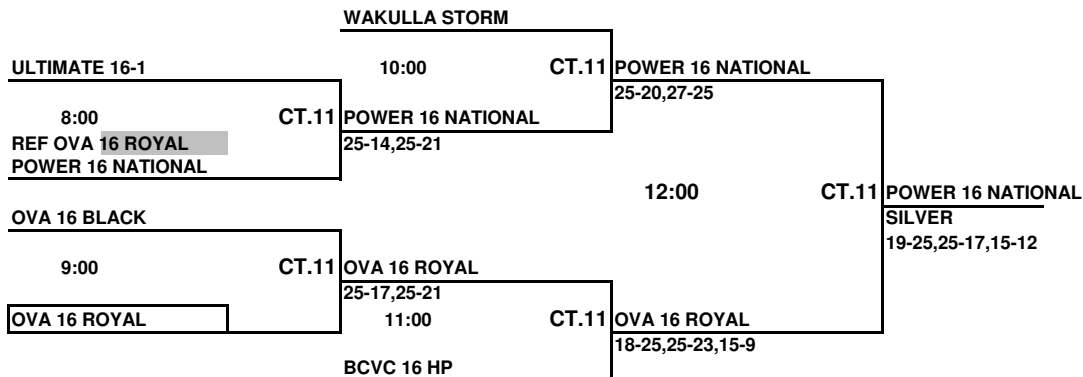

**2009 AAU REGIONAL TOURNAMENT  
16'S GOLD DIVISION PLAYOFFS  
SUNDAY, MAY 10, 2009  
ORLANDO SPORTS CENTER**

**ALL TEAMS THAT LOSE STAY TO REFEREE THE NEXT MATCH**  
 This Box means you must referee the match prior to your match

**2009 AAU REGIONAL TOURNAMENT  
16'S SILVER DIVISION PLAYOFFS  
SUNDAY, MAY 10, 2009  
ORLANDO SPORTS CENTER**

ALL TEAMS THAT LOSE STAY TO REFEREE THE NEXT MATCH

This Box means you must referee the match prior to your match