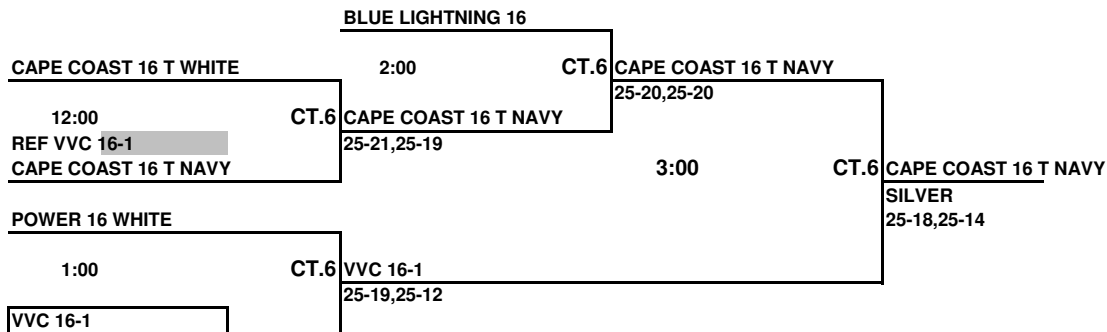

**2009 AAU REGIONAL TOURNAMENT
16'S BRONZE DIVISION PLAYOFFS
SUNDAY, MAY 10, 2009
ORLANDO SPORTS CENTER**

ALL TEAMS THAT LOSE STAY TO REFEREE THE NEXT MATCH

☐ This Box means you must referee the match prior to your match