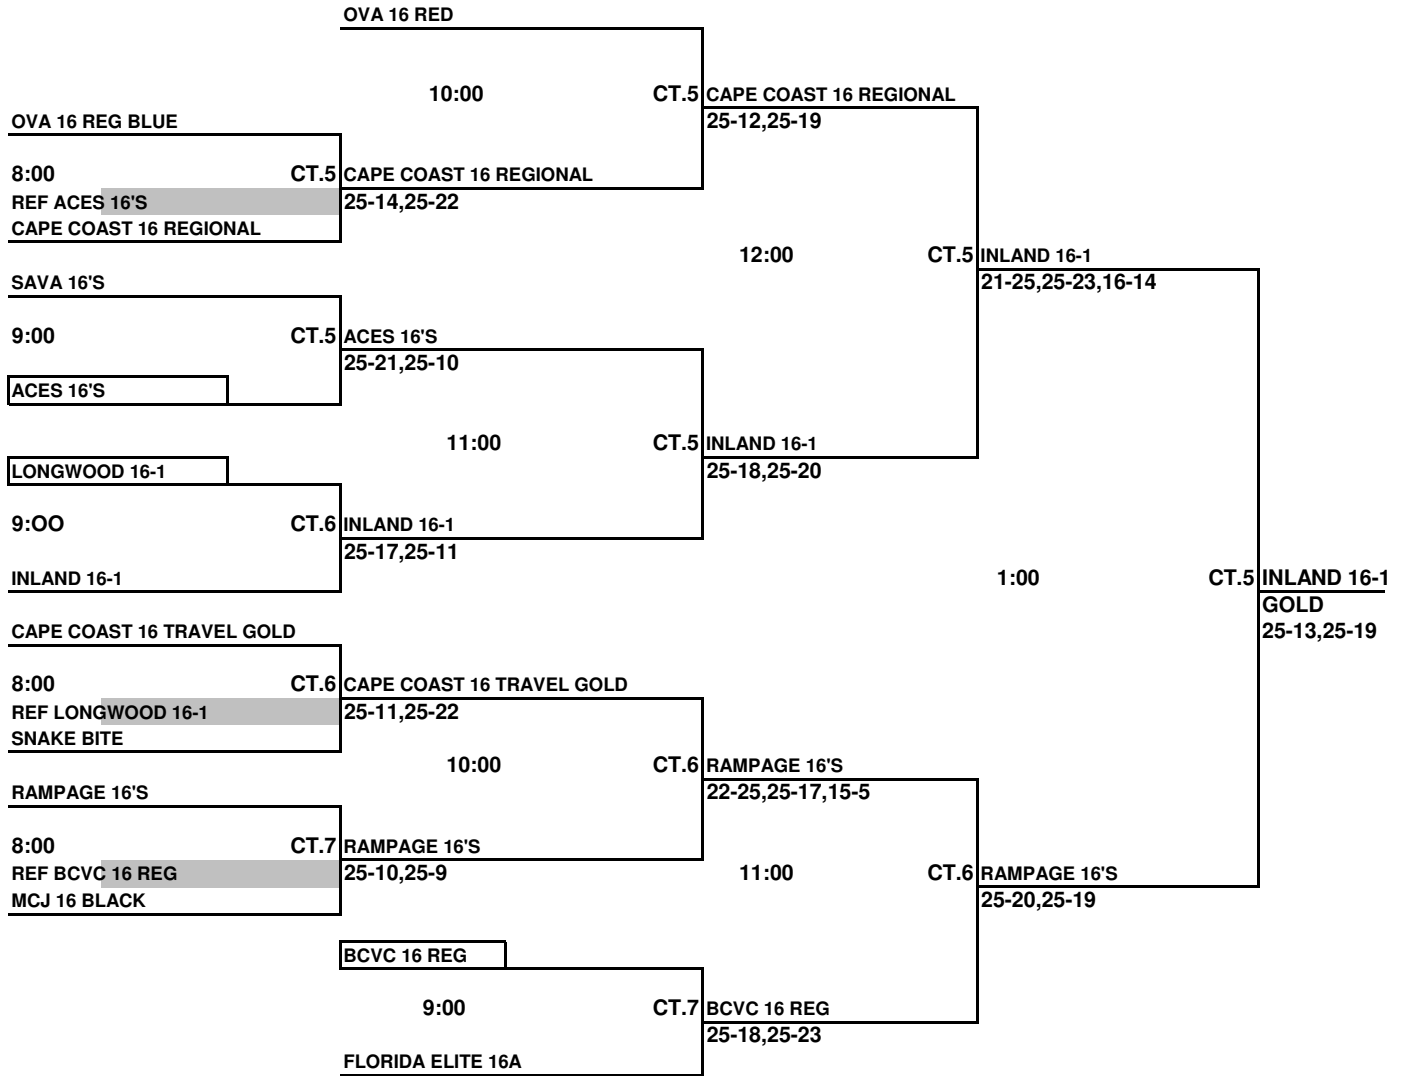

**2009 AAU REGIONAL TOURNAMENT  
16'S GOLD DIVISION PLAYOFFS  
SUNDAY, MAY 10, 2009  
ORLANDO SPORTS CENTER**

**ALL TEAMS THAT LOSE STAY TO REFEREE THE NEXT MATCH**  
 This Box means you must referee the match prior to your match

**2009 AAU REGIONAL TOURNAMENT  
16'S SILVER DIVISION PLAYOFFS  
SUNDAY, MAY 10, 2009  
ORLANDO SPORTS CENTER**

ALL TEAMS THAT LOSE STAY TO REFEREE THE NEXT MATCH

This Box means you must referee the match prior to your match

**2009 AAU REGIONAL TOURNAMENT  
16'S BRONZE DIVISION PLAYOFFS  
SUNDAY, MAY 10, 2009  
ORLANDO SPORTS CENTER**

ALL TEAMS THAT LOSE STAY TO REFEREE THE NEXT MATCH

This Box means you must referee the match prior to your match