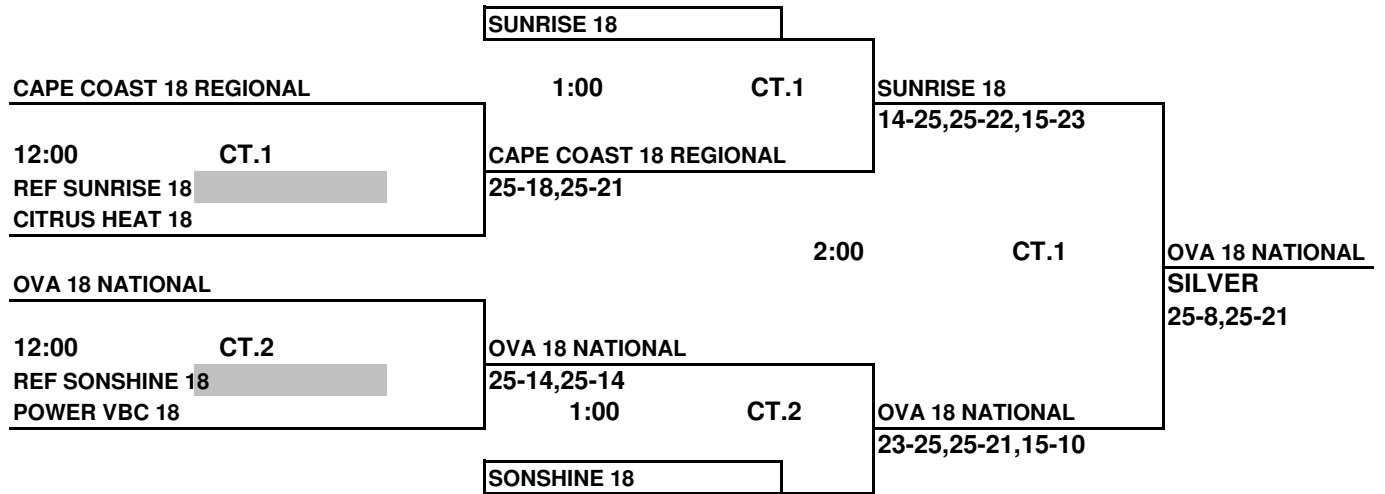

**2009 AAU REGIONAL TOURNAMENT  
18'S GOLD DIVISION PLAYOFFS  
SUNDAY, MAY 10, 2009  
ORLANDO SPORTS CENTER**

**ALL TEAMS THAT LOSE STAY TO REFEREE THE NEXT MATCH**

 This Box means you must referee the match prior to your match

**2009 AAU REGIONAL TOURNAMENT  
18'S SILVER DIVISION PLAYOFFS  
SUNDAY, MAY 10, 2009  
ORLANDO SPORTS CENTER**

**ALL TEAMS THAT LOSE STAY TO REFEREE THE NEXT MATCH**

This Box means you must referee the match prior to your match