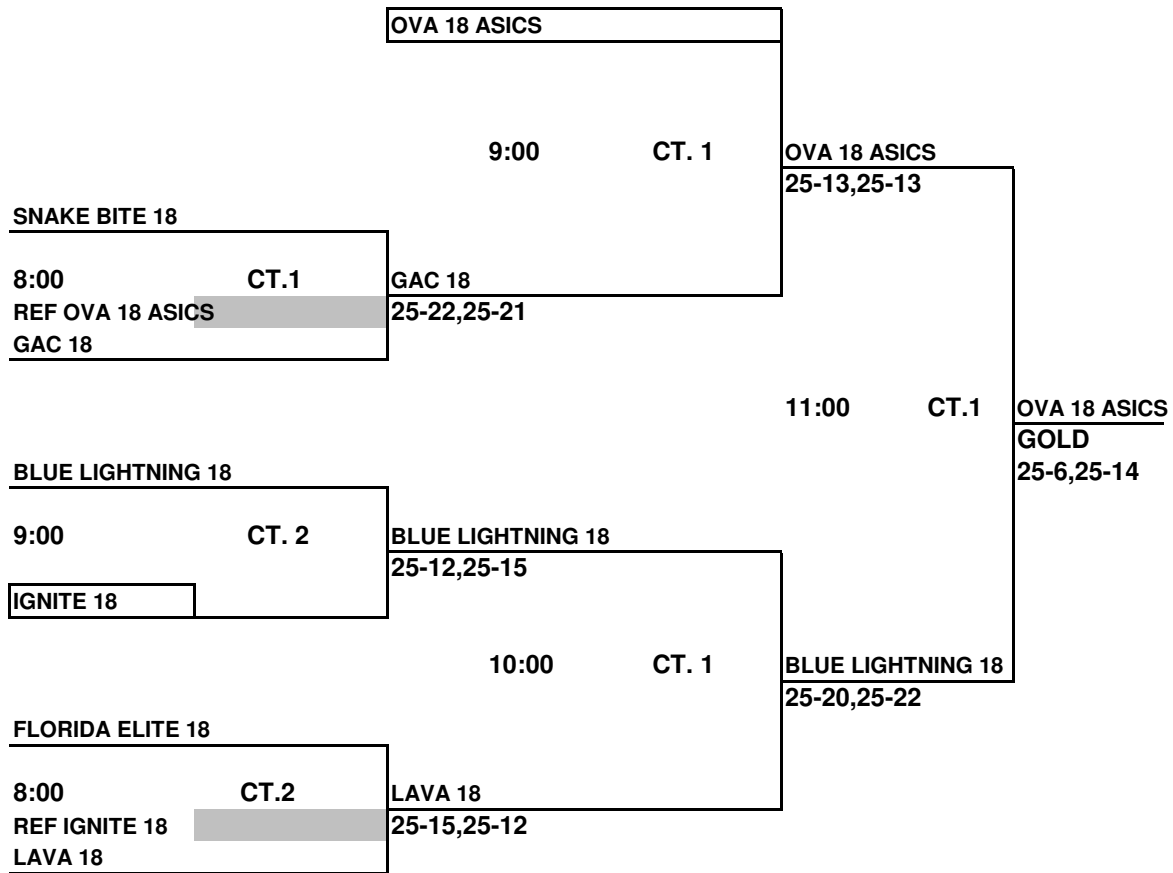

**2009 AAU REGIONAL TOURNAMENT  
18'S GOLD DIVISION PLAYOFFS  
SUNDAY, MAY 10, 2009  
ORLANDO SPORTS CENTER**

**ALL TEAMS THAT LOSE STAY TO REFEREE THE NEXT MATCH**

 This Box means you must referee the match prior to your match

**2009 AAU REGIONAL TOURNAMENT  
18'S SILVER DIVISION PLAYOFFS  
SUNDAY, MAY 10, 2009  
ORLANDO SPORTS CENTER**

**ALL TEAMS THAT LOSE STAY TO REFEREE THE NEXT MATCH**

This Box means you must referee the match prior to your match