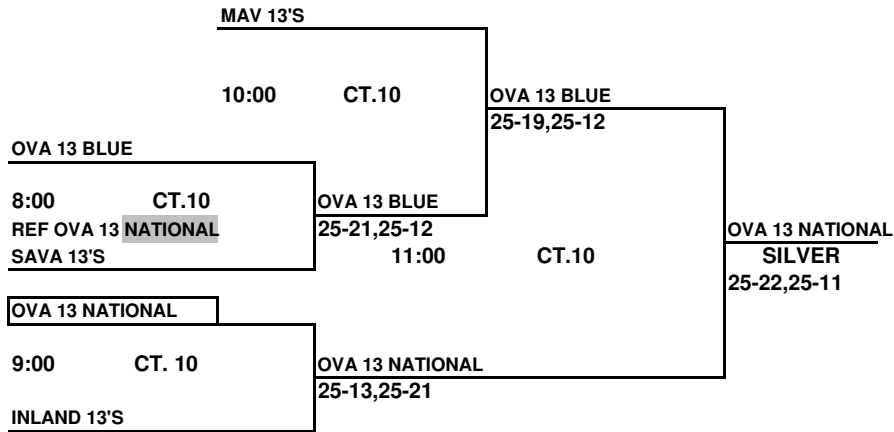

**2009 AAU REGIONAL TOURNAMENT  
13'S GOLD DIVISION PLAYOFFS  
SUNDAY, MAY 3, 2009  
ORLANDO SPORTS CENTER**

LOSERS STAY AND REFEREE THE NEXT MATCH ON THEIR COURT.

THIS BOX MEANS YOU REFEREE THE MATCH PRIOR TO YOUR MATCH

**2009 AAU REGIONAL TOURNAMENT  
13'S SILVER DIVISION PLAYOFFS  
SUNDAY, MAY 3, 2009  
ORLANDO SPORTS CENTER**

LOSERS STAY AND REFEREE THE NEXT MATCH ON THEIR COURT.

THIS BOX MEANS YOU REFEREE THE MATCH PRIOR TO YOUR MATCH

**2009 AAU REGIONAL TOURNAMENT  
13'S BRONZE DIVISION PLAYOFFS  
SUNDAY, MAY 3, 2009  
ORLANDO SPORTS CENTER**

LOSERS STAY AND REFEREE THE NEXT MATCH ON THEIR COURT.

THIS BOX MEANS YOU REFEREE THE MATCH PRIOR TO YOUR MATCH