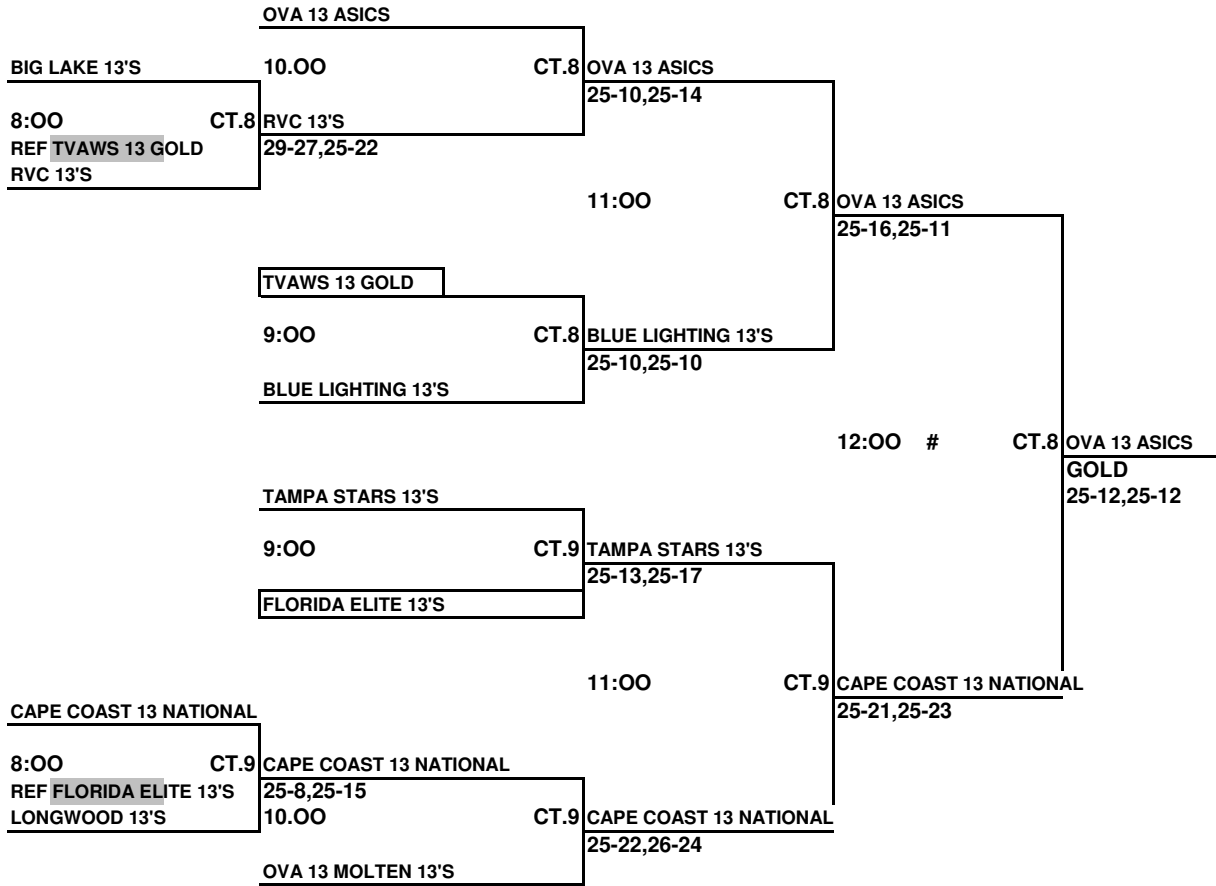

**2009 AAU REGIONAL TOURNAMENT  
13'S GOLD DIVISION PLAYOFFS  
SUNDAY, MAY 3, 2009  
ORLANDO SPORTS CENTER**

LOSERS STAY AND REFEREE THE NEXT MATCH ON THEIR COURT.

THIS BOX MEANS YOU REFEREE THE MATCH PRIOR TO YOUR MATCH

**2009 AAU REGIONAL TOURNAMENT  
13'S SILVER DIVISION PLAYOFFS  
SUNDAY, MAY 3, 2009  
ORLANDO SPORTS CENTER**

LOSERS STAY AND REFEREE THE NEXT MATCH ON THEIR COURT.

THIS BOX MEANS YOU REFEREE THE MATCH PRIOR TO YOUR MATCH

**2009 AAU REGIONAL TOURNAMENT  
13'S BRONZE DIVISION PLAYOFFS  
SUNDAY, MAY 3, 2009  
ORLANDO SPORTS CENTER**

LOSERS STAY AND REFEREE THE NEXT MATCH ON THEIR COURT.

THIS BOX MEANS YOU REFEREE THE MATCH PRIOR TO YOUR MATCH