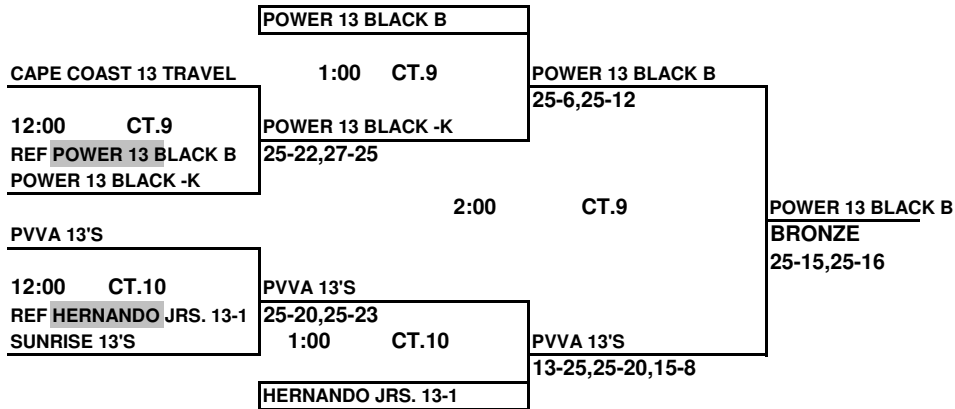

**2009 AAU REGIONAL TOURNAMENT
13'S BRONZE DIVISION PLAYOFFS
SUNDAY, MAY 3, 2009
ORLANDO SPORTS CENTER**

LOSERS STAY AND REFEREE THE NEXT MATCH ON THEIR COURT.

☐ THIS BOX MEANS YOU REFEREE THE MATCH PRIOR TO YOUR MATCH