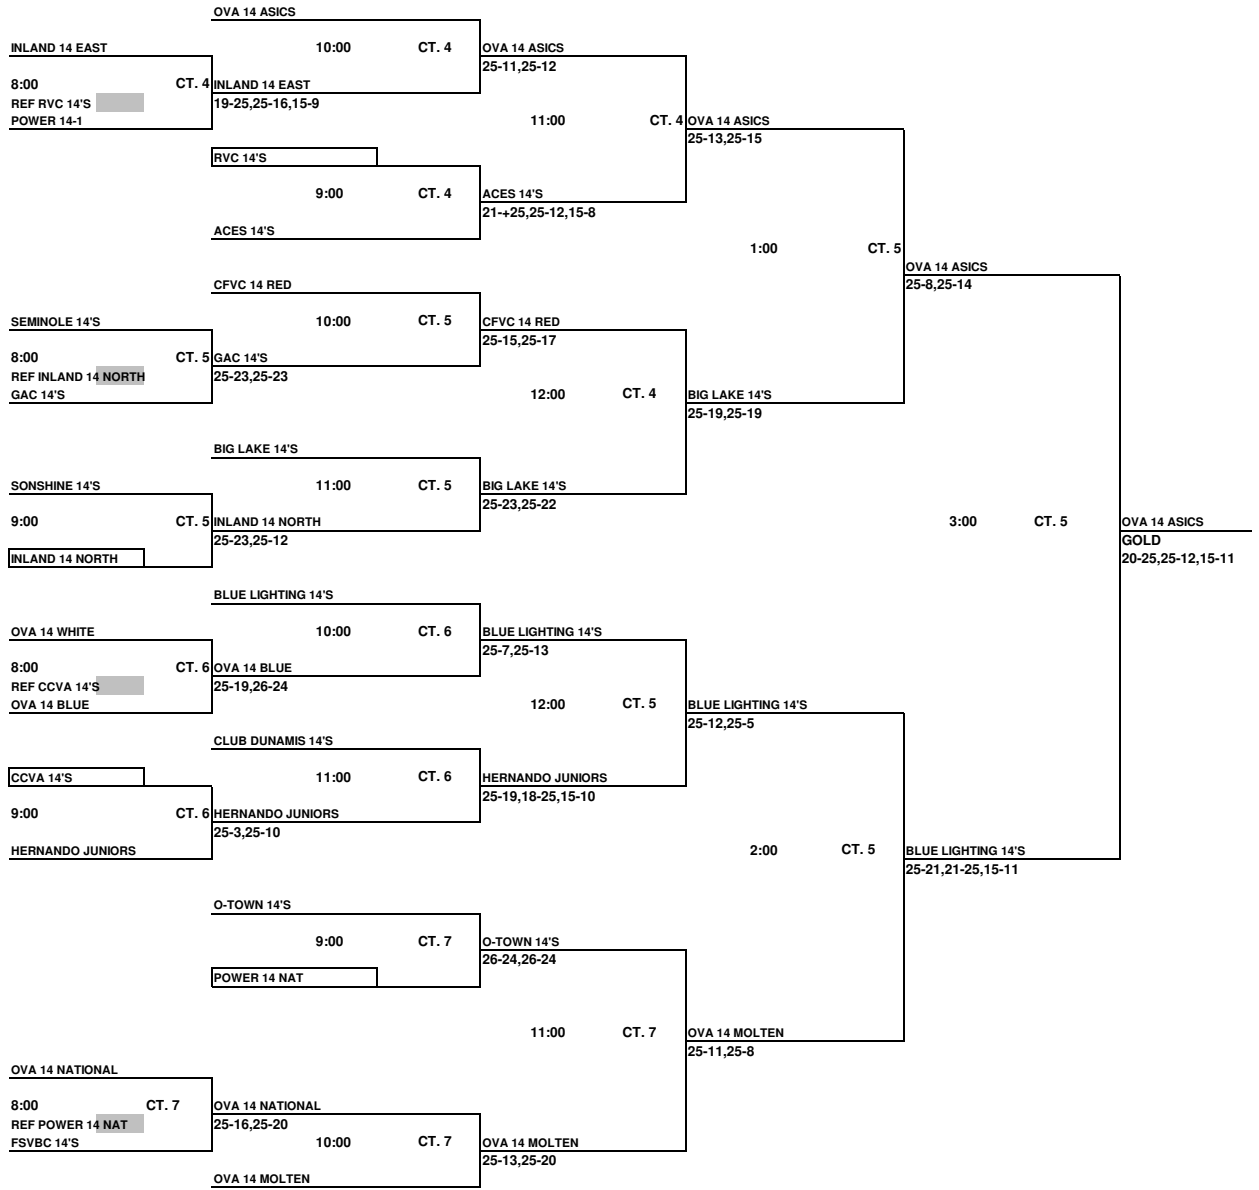

**2009 AAU REGIONAL TOURNAMENT
14'S GOLD DIVISION PLAYOFFS
SUNDAY, MAY 3, 2009
ORLANDO SPORTS CENTER**

ALL TEAMS THAT LOSE STAY TO REFEREE THE NEXT MATCH

This Box means you must referee the match prior to your match

**2009 AAU REGIONAL TOURNAMENT
14'S SILVER DIVISION PLAYOFFS
SUNDAY, MAY 3, 2009
ORLANDO SPORTS CENTER**

ALL TEAMS THAT LOSE STAY TO REFEREE THE NEXT MATCH
 This Box means you must referee the match prior to your match