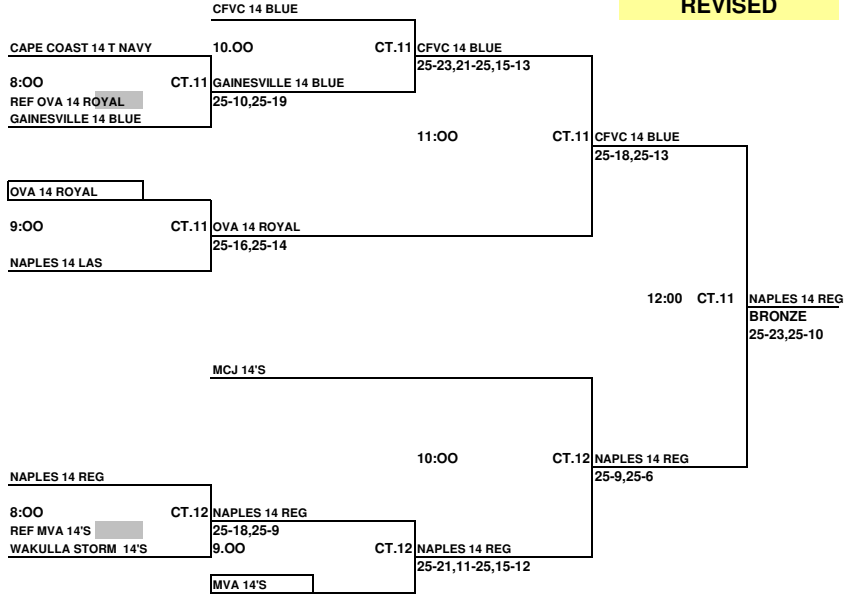

**2009 AAU REGIONAL TOURNAMENT
14'S GOLD DIVISION PLAYOFFS
SUNDAY, MAY 3, 2009
ORLANDO SPORTS CENTER**

ALL TEAMS THAT LOSE STAY TO REFEREE THE NEXT MATCH

This Box means you must referee the match prior to your match

**2009 AAU REGIONAL TOURNAMENT
14'S SILVER DIVISION PLAYOFFS
SUNDAY, MAY 3, 2009
ORLANDO SPORTS CENTER**

ALL TEAMS THAT LOSE STAY TO REFEREE THE NEXT MATCH
 This Box means you must referee the match prior to your match

**2009 AAU REGIONAL TOURNAMENT
14'S BRONZE DIVISION PLAYOFFS
SUNDAY, MAY 3, 2009
ORLANDO SPORTS CENTER**

REVISED

ALL TEAMS THAT LOSE STAY TO REFEREE THE NEXT MATCH
 This Box means you must referee the match prior to your match