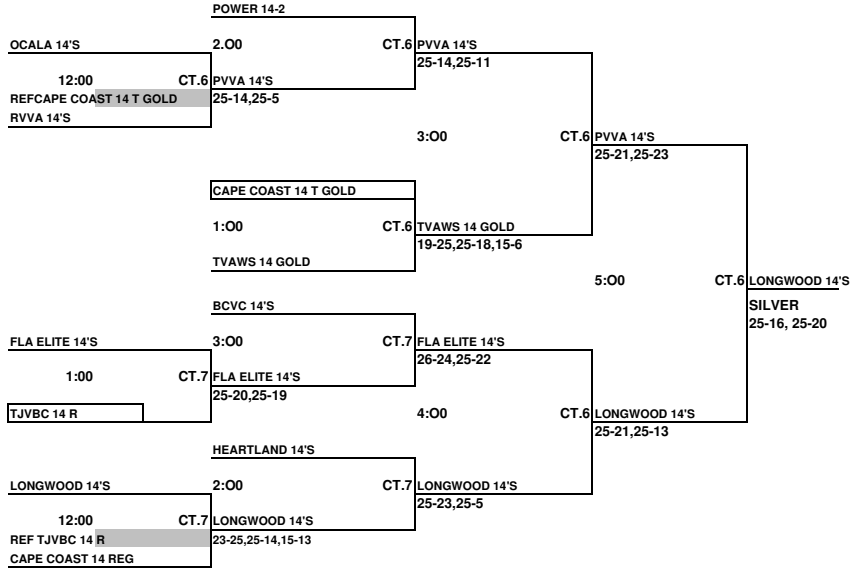

**2009 AAU REGIONAL TOURNAMENT
14'S GOLD DIVISION PLAYOFFS
SUNDAY, MAY 3, 2009
ORLANDO SPORTS CENTER**

ALL TEAMS THAT LOSE STAY TO REFEREE THE NEXT MATCH

This Box means you must referee the match prior to your match

**2009 AAU REGIONAL TOURNAMENT
14'S SILVER DIVISION PLAYOFFS
SUNDAY, MAY 3, 2009
ORLANDO SPORTS CENTER**

ALL TEAMS THAT LOSE STAY TO REFEREE THE NEXT MATCH
 This Box means you must referee the match prior to your match

**2009 AAU REGIONAL TOURNAMENT
14'S BRONZE DIVISION PLAYOFFS
SUNDAY, MAY 3, 2009
ORLANDO SPORTS CENTER**

REVISED

ALL TEAMS THAT LOSE STAY TO REFEREE THE NEXT MATCH
 This Box means you must referee the match prior to your match