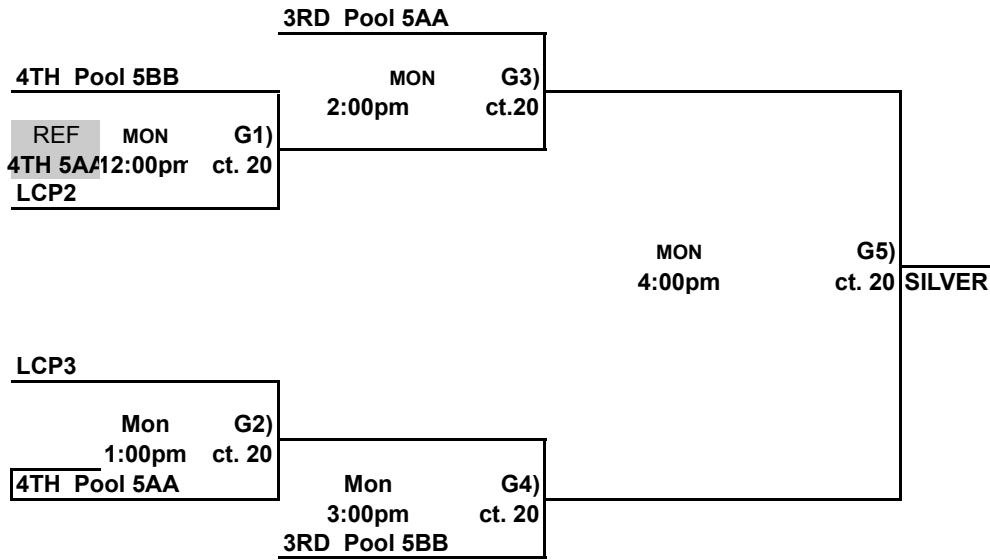

**GIRLS 15'S GOLD DIVISION PLAYOFFS
LAKE BRANTLEY HIGH SCHOOL**

1ST POOL 5AA

REF	MON	G1)
WCP2	12:00pr	ct.18
2ND POOL 5BB		

WCP2		
	MON	G3)
	1:00pm	ct.18
LCP1		

WCP3		
	MON	G4)
	1:00pm	ct.19
WCP1		

2ND POOL 5AA

REF	MON	G2)
WCP3	12:00pr	ct.19
1ST POOL 5BB		

MON G5)
2:00pm ct.18

MON G7)
4:00pm ct.18

MON G6)
3:00pm ct.18

THIS BOX MEANS YOU REFEREE THE MATCH PRIOR TO YOUR MATCH ON YOUR COURT.
LOSER STAY AND REFEREE THE NEXT MATCH ON THEIR COURT.

**GIRLS 15'S SILVER DIVISION PLAYOFFS
LAKE BRANTLEY SOUTH GYM**

ALL TEAMS THAT LOSE STAY TO REFEREE THE NEXT MATCH

This Box means you must referee the match prior to your match

**GIRLS 15'S BRONZE DIVISION PLAYOFFS
LAKE BRANTLEY SOUTH GYM**

1ST POOL 5EE

REF	MON	G1)
WCP5	8:00am	ct.20
2ND POOL 5FF		

WCP5		
	MON	G3)
LCP4	9:00am	ct.20

WCP6		
	MON	G4)
WCP4	9:00am	ct.21

2ND POOL 5EE

REF	MON	G2)
WCP6	8:00am	ct.21
1ST POOL 5FF		

MON G5)
10:00am ct.20

MON G7)
11:00am ct.2