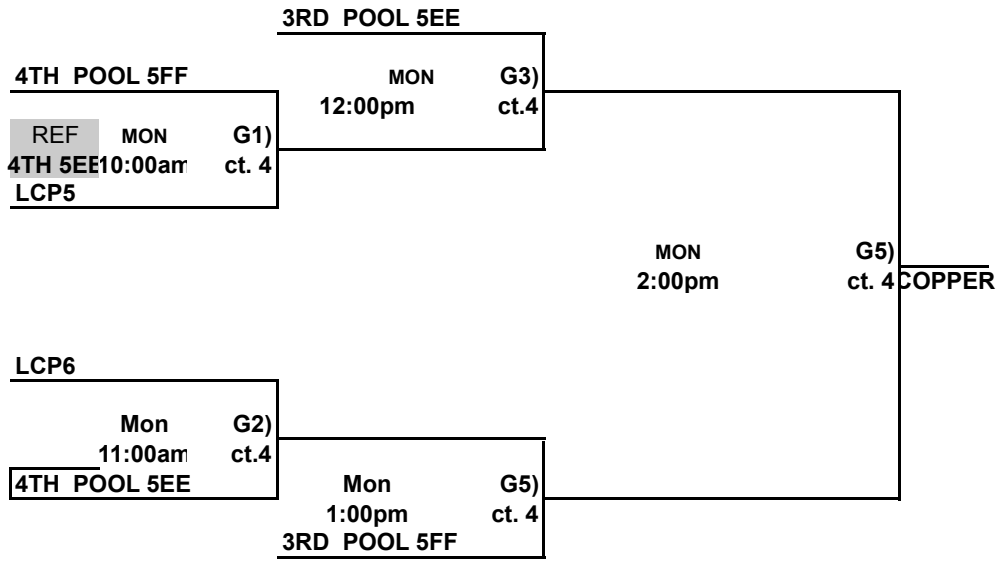

**GIRLS 15'S GOLD DIVISION PLAYOFFS
LAKE BRANTLEY HIGH SCHOOL**

1ST POOL 5AA

REF	MON	G1)
WCP2	12:00pr	ct.18
2ND POOL 5BB		

WCP2		
	MON	G3)
	1:00pm	ct.18
LCP1		

WCP3		
	MON	G4)
	1:00pm	ct.19
WCP1		

2ND POOL 5AA

REF	MON	G2)
WCP3	12:00pr	ct.19
1ST POOL 5BB		

MON G5)
2:00pm ct.18

MON G7)
4:00pm ct.18

MON G6)
3:00pm ct.18

THIS BOX MEANS YOU REFEREE THE MATCH PRIOR TO YOUR MATCH ON YOUR COURT.
LOSER STAY AND REFEREE THE NEXT MATCH ON THEIR COURT.

1ST POOL 5EE

REF	MON	G1)
WCP5	8:00am	ct.20
2ND POOL 5FF		

WCP5		
	MON	G3)
LCP4	9:00am	ct.20

WCP6		
	MON	G4)
WCP4	9:00am	ct.21

2ND POOL 5EE

REF	MON	G2)
WCP6	8:00am	ct.21
1ST POOL 5FF		

MON G5)
10:00am ct.20

MON G7)
11:00am ct.2

BRONZE

MON G6)
10:00am ct.21

**THIS BOX MEANS YOU REFEREE THE MATCH PRIOR TO YOUR MATCH ON YOUR COURT.
LOSER STAY AND REFEREE THE NEXT MATCH ON THEIR COURT.**

**GIRLS 15'S COPPER DIVISION PLAYOFFS
OVA FACILITY**