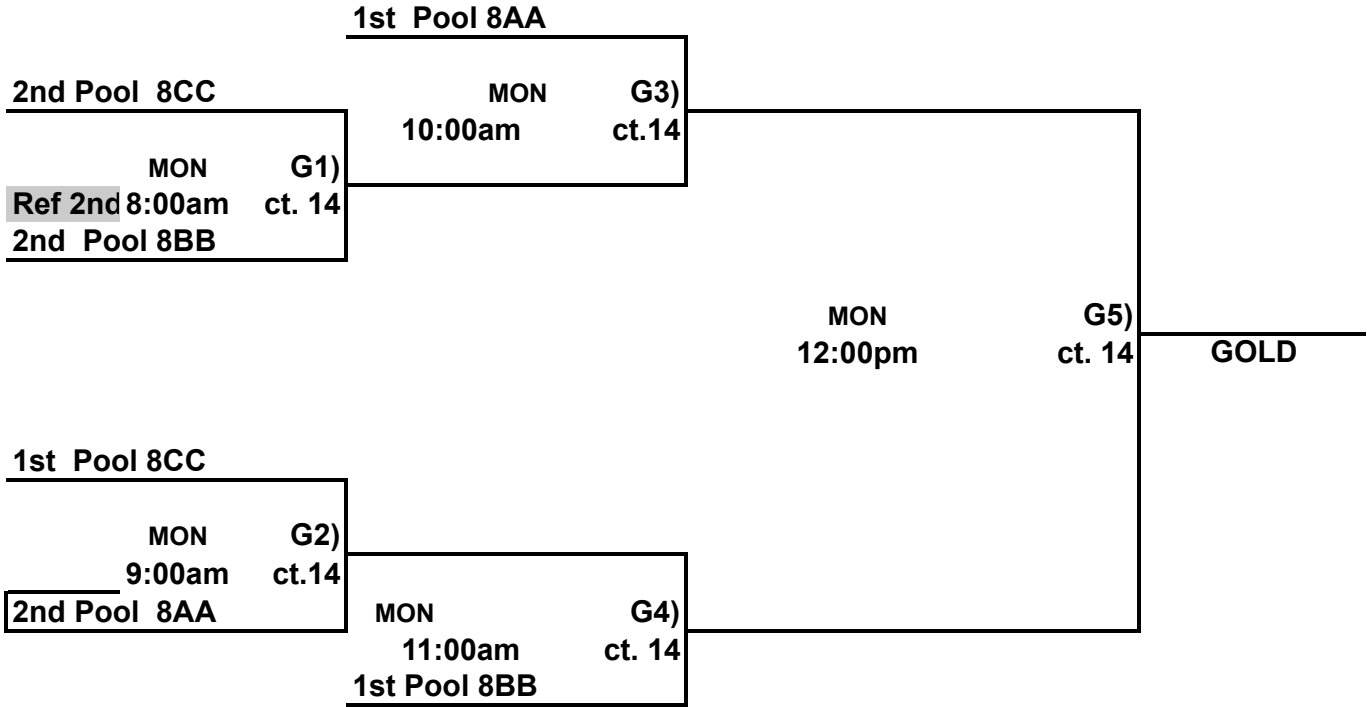

**GIRLS 18'S GOLD DIVISION PLAYOFFS
BISHOP MOORE HIGH SCHOOL**

ALL TEAMS THAT LOSE STAY TO REFEREE THE NEXT MATCH
 This Box means you must referee the match prior to your match

**GIRLS 18'S SILVER DIVISION PLAYOFFS
BISHOP MOORE HIGH SCHOOL**

ALL TEAMS THAT LOSE STAY TO REFEREE THE NEXT MATCH
 This Box means you must referee the match prior to your match

**GIRLS 18'S BRONZE DIVISION PLAYOFFS
TEAGUE MIDDLE SCHOOL**

ALL TEAMS THAT LOSE STAY TO REFEREE THE NEXT MATCH
 This Box means you must referee the match prior to your match

**GIRLS 18'S COPPER DIVISION PLAYOFFS
LAKE BRANTLEY SOUTH GYM**

ALL TEAMS THAT LOSE STAY TO REFEREE THE NEXT MATCH

This Box means you must referee the match prior to your match