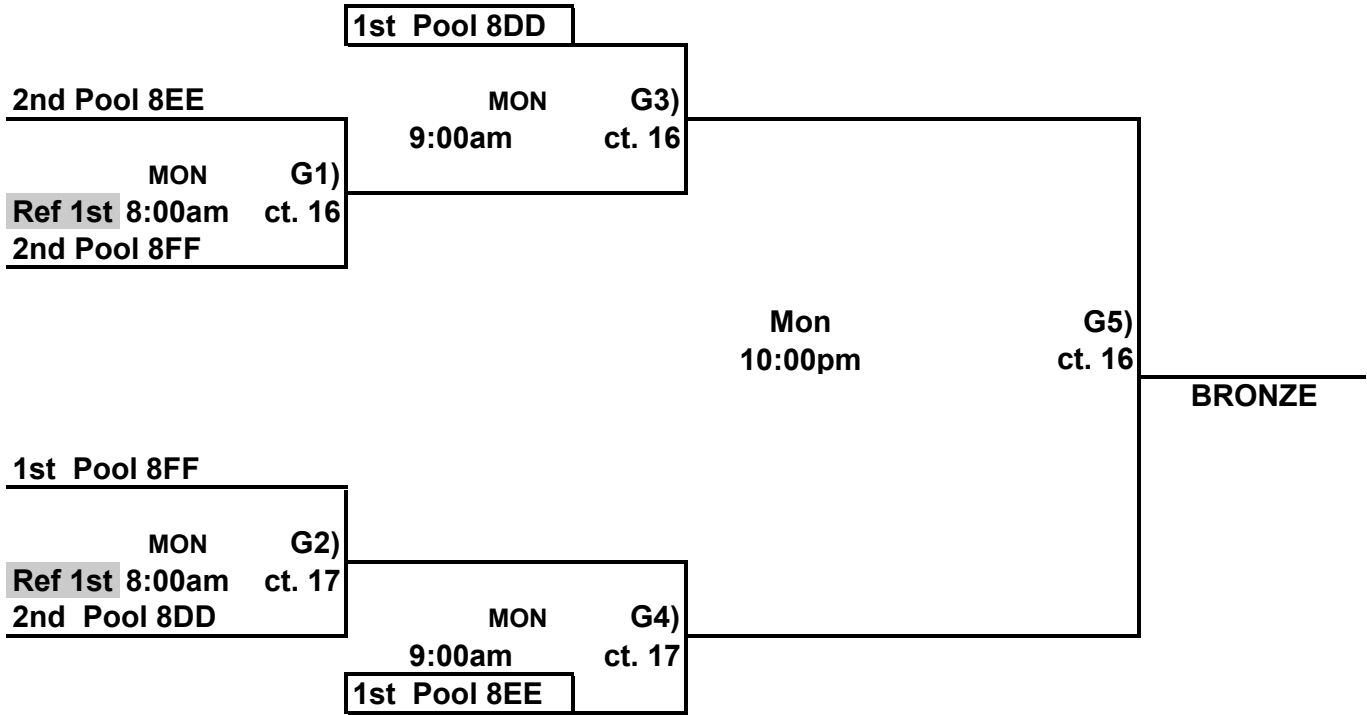

**GIRLS 18'S GOLD DIVISION PLAYOFFS
BISHOP MOORE HIGH SCHOOL**

ALL TEAMS THAT LOSE STAY TO REFEREE THE NEXT MATCH
 This Box means you must referee the match prior to your match

**GIRLS 18'S SILVER DIVISION PLAYOFFS
BISHOP MOORE HIGH SCHOOL**

ALL TEAMS THAT LOSE STAY TO REFEREE THE NEXT MATCH
 This Box means you must referee the match prior to your match

**GIRLS 18'S BRONZE DIVISION PLAYOFFS
TEAGUE MIDDLE SCHOOL**

ALL TEAMS THAT LOSE STAY TO REFEREE THE NEXT MATCH
 This Box means you must referee the match prior to your match

**GIRLS 18'S COPPER DIVISION PLAYOFFS
LAKE BRANTLEY SOUTH GYM**

ALL TEAMS THAT LOSE STAY TO REFEREE THE NEXT MATCH

This Box means you must referee the match prior to your match