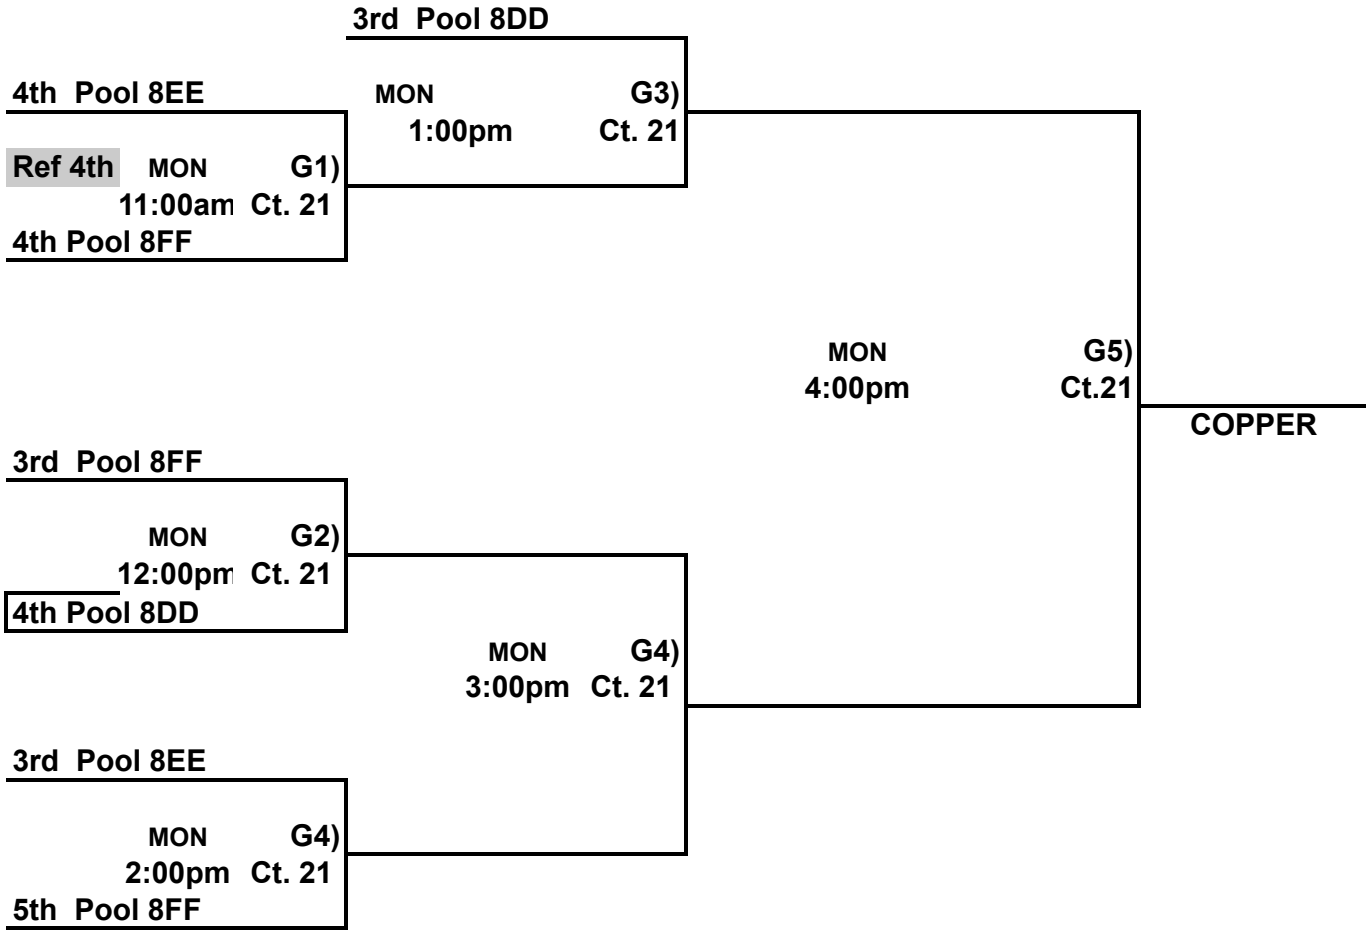

**GIRLS 18'S GOLD DIVISION PLAYOFFS
BISHOP MOORE HIGH SCHOOL**

ALL TEAMS THAT LOSE STAY TO REFEREE THE NEXT MATCH
 This Box means you must referee the match prior to your match

**GIRLS 18'S SILVER DIVISION PLAYOFFS
BISHOP MOORE HIGH SCHOOL**

ALL TEAMS THAT LOSE STAY TO REFEREE THE NEXT MATCH
 This Box means you must referee the match prior to your match

**GIRLS 18'S BRONZE DIVISION PLAYOFFS
TEAGUE MIDDLE SCHOOL**

ALL TEAMS THAT LOSE STAY TO REFEREE THE NEXT MATCH
 This Box means you must referee the match prior to your match

**GIRLS 18'S COPPER DIVISION PLAYOFFS
LAKE BRANTLEY SOUTH GYM**

ALL TEAMS THAT LOSE STAY TO REFEREE THE NEXT MATCH

This Box means you must referee the match prior to your match