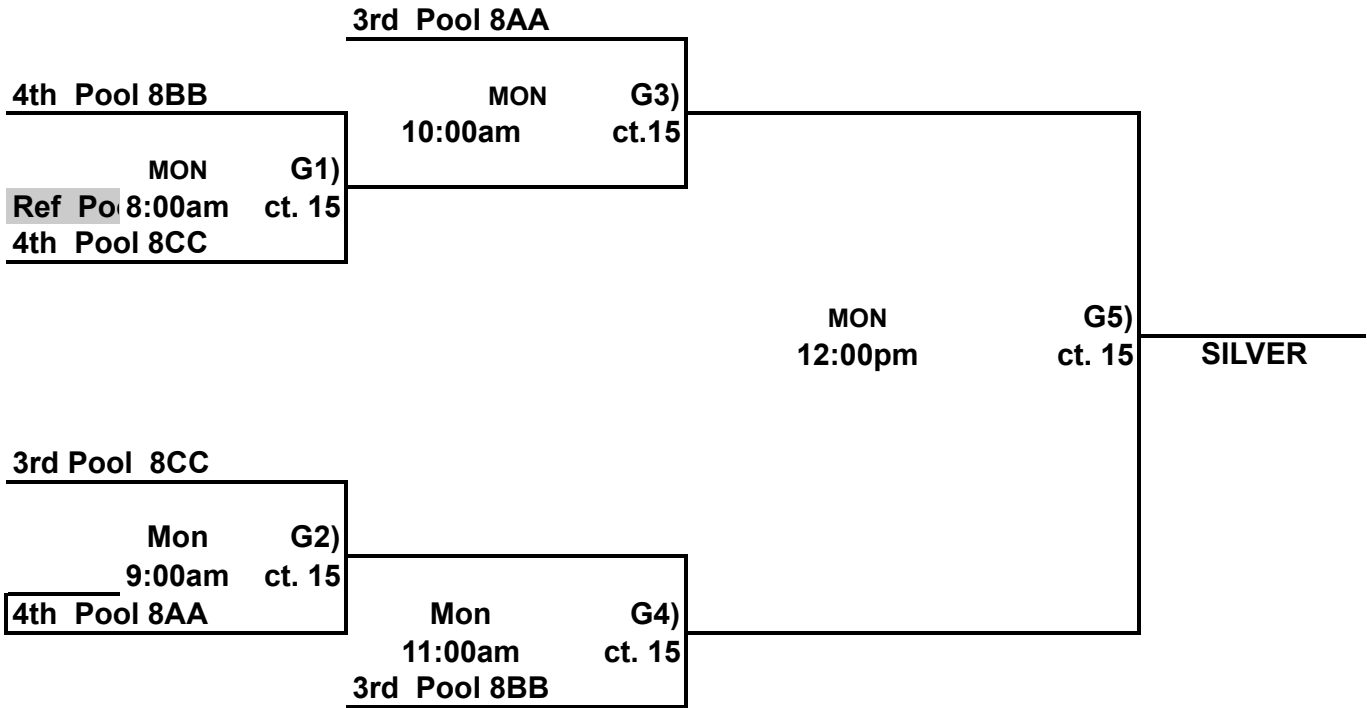

**GIRLS 18'S GOLD DIVISION PLAYOFFS
BISHOP MOORE HIGH SCHOOL**

ALL TEAMS THAT LOSE STAY TO REFEREE THE NEXT MATCH
 This Box means you must referee the match prior to your match

**GIRLS 18'S SILVER DIVISION PLAYOFFS
BISHOP MOORE HIGH SCHOOL**

ALL TEAMS THAT LOSE STAY TO REFEREE THE NEXT MATCH
 This Box means you must referee the match prior to your match

**GIRLS 18'S BRONZE DIVISION PLAYOFFS
TEAGUE MIDDLE SCHOOL**

ALL TEAMS THAT LOSE STAY TO REFEREE THE NEXT MATCH
 This Box means you must referee the match prior to your match

**GIRLS 18'S COPPER DIVISION PLAYOFFS
LAKE BRANTLEY SOUTH GYM**

ALL TEAMS THAT LOSE STAY TO REFEREE THE NEXT MATCH

This Box means you must referee the match prior to your match