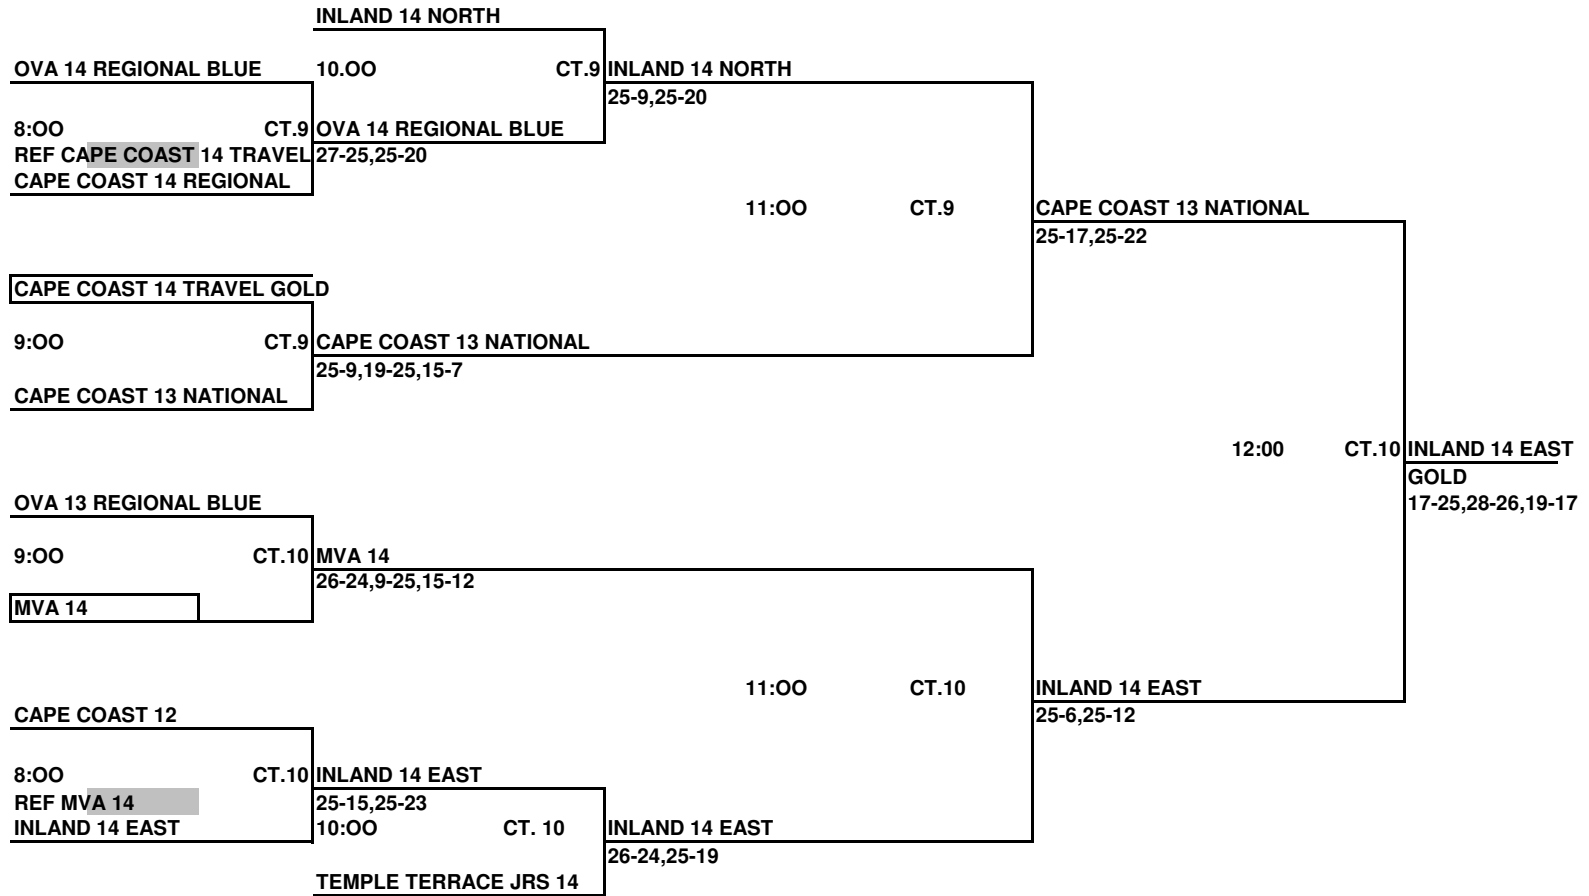

**14'S GOLD DIVISION PLAYOFFS
SUNDAY, MARCH 15, 2009
ORLANDO SPORTS CENTER**

LOSERS STAY AND REFEREE THE NEXT MATCH ON THEIR COURT.

THIS BOX MEANS YOU REFEREE THE MATCH PRIOR TO YOUR MATCH

**14'S SILVER DIVISION PLAYOFFS
SUNDAY, MARCH 15, 2009
ORLANDO SPORTS CENTER**

		FLORIDA ELITE 14			
OVA 14 REG WHITE		10:00	CT .5	OVA 14 REG WHITE	
8:00	CT .5			25-21,25-15	
REF BCVC 14		OVA 14 REG WHITE			
OVA 14 REGIONAL ROYAL		25-14,25-21			
			11:00	CT .5	OVA 14 REG WHITE
AAWAMB 14 BLUE					SILVER
9:00	CT .5	AAWAMB 14 BLUE			23-25,25-17,15-5
		24-26,25-14,15-11			
BCVC 14					

ALL TEAMS THAT LOSE STAY TO REFEREE THE NEXT MATCH

This Box means you must referee the match prior to your match

**14'S BRONZE DIVISION PLAYOFFS
SUNDAY, MARCH 15, 2009
ORLANDO SPORTS CENTER**

		CAPE COAST 13 TRAVEL GOLD			
CFVC 14 WHITE		10:00	CT .6	AAWAMB 13 RED	
8:00	CT .6			25-3,25-15	
REF CAPE COAST 14 TRAVEL		AAWAMB 13 RED			
AAWAMB 13 RED		25-23,25-16			
			11:00	CT. CT .6	SPIRT 13 BLACK
SPIRT 13 BLACK					BRONZE
9:00	CT .6	SPIRT 13 BLACK			25-17,25-23
		22-25,25-9,16-14			
CAPE COAST 14 TRAVEL NAVY					