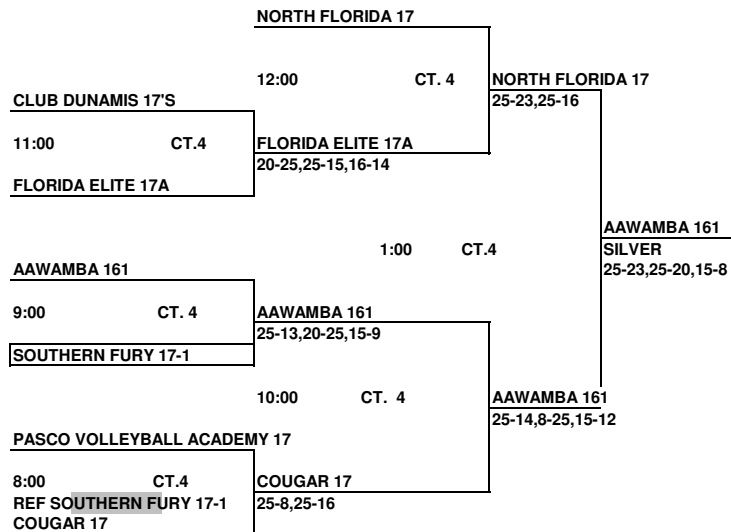

**17'S GOLD DIVISION PLAYOFFS
SUNDAY, MARCH 15, 2009
ORLANDO SPORTS CENTER**

ALL TEAMS THAT LOSE STAY TO REFEREE THE NEXT MATCH
 This Box means you must referee the match prior to your match

**17'S SILVER DIVISION PLAYOFFS
SUNDAY, MARCH 15, 2009
ORLANDO SPORTS CENTER**

ALL TEAMS THAT LOSE STAY TO REFEREE THE NEXT MATCH
 This Box means you must referee the match prior to your match