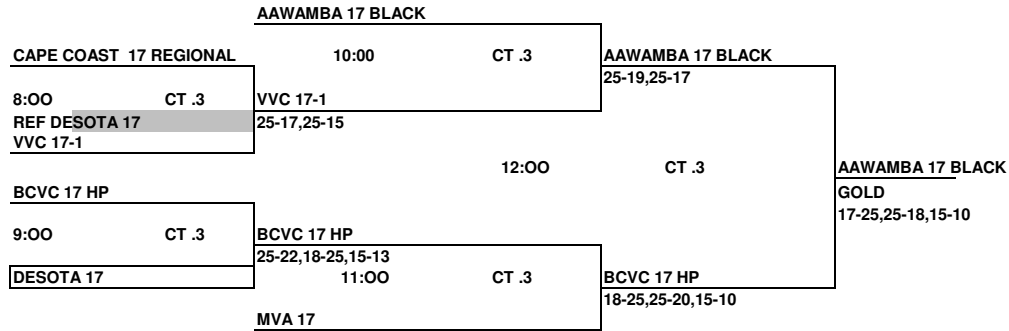

**17'S GOLD DIVISION PLAYOFFS
SUNDAY, MARCH 15, 2009
ORLANDO SPORTS CENTER**

ALL TEAMS THAT LOSE STAY TO REFEREE THE NEXT MATCH
 This Box means you must referee the match prior to your match

**17'S SILVER DIVISION PLAYOFFS
SUNDAY, MARCH 15, 2009
ORLANDO SPORTS CENTER**

ALL TEAMS THAT LOSE STAY TO REFEREE THE NEXT MATCH
 This Box means you must referee the match prior to your match