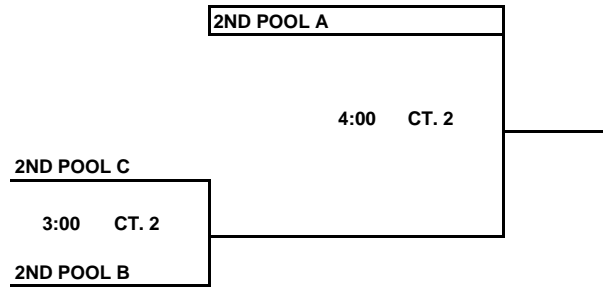

**2 GAMES TO 25 POINTS**

**POOL PLAY DETERMINES THE WINNER**

**2012 AAU VOLLEYBALL TOURNAMENT  
12'S DIVISION OSC FACILITY  
SATURDAY FEBRUARY 25, 2012  
COURT 6**

Pool 12A ORLANDO SPORTS CENTER CT 6						Matches		Games	
						Won	Lost	Won	Lost
RIVERS 12-1									
KEBE SPORTS 12 RED									
SSVB 11'S									
HEARTLAND 12'S									
SAT 6 9:00am 1 v 3 R:2	SAT 6 10:00am 2 v 4 R:1	SAT 6 11:00am 1 v 4 R:3	SAT 6 12:00pm 2 v 3 R:1	SAT 6 1:00pm 3 v 4 R:2	SAT 6 2:00pm 1 v 2 R:4	Day Court Time Match			
						Game 1			
						Game 2			
						Game 3			

**2/3 GAMES TO 25 POINTS 15 POINTS 3RD GAME**

**GIRLS 12'S GOLD DIVISION PLAYOFFS  
ORLANDO SPORTS CENTER**

THIS BOX MEANS YOU REFEREE THE MATCH PRIOR TO YOUR MATCH ON YOUR COURT.  
LOSER STAY AND REFEREE THE NEXT MATCH ON THEIR COURT.

**GIRLS 14'S GOLD DIVISION PLAYOFFS  
ORLANDO SPORTS CENTER**

THIS BOX MEANS YOU REFEREE THE MATCH PRIOR TO YOUR MATCH ON YOUR COURT.  
LOSER STAY AND REFEREE THE NEXT MATCH ON THEIR COURT.

**GIRLS 14'S SILVER DIVISION PLAYOFFS**  
**ORLANDO SPORTS CENTER**

THIS BOX MEANS YOU REFEREE THE MATCH PRIOR TO YOUR MATCH ON YOUR COURT.  
LOSER STAY AND REFEREE THE NEXT MATCH ON THEIR COURT.

**GIRLS 14'S BRONZE DIVISION PLAYOFFS  
ORLANDO SPORTS CENTER**

THIS BOX MEANS YOU REFEREE THE MATCH PRIOR TO YOUR MATCH ON YOUR COURT.  
LOSER STAY AND REFEREE THE NEXT MATCH ON THEIR COURT.