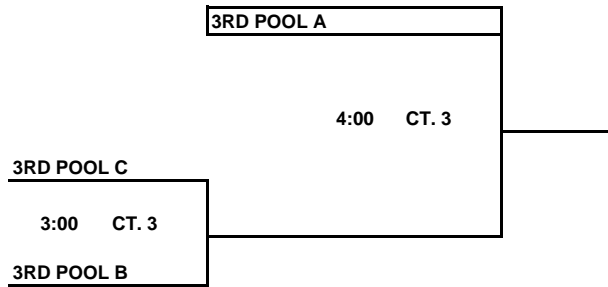

**2/3 GAMES TO 25 POINTS 15 POINTS 3RD GAME**

**GIRLS 12'S GOLD DIVISION PLAYOFFS  
ORLANDO SPORTS CENTER**

THIS BOX MEANS YOU REFEREE THE MATCH PRIOR TO YOUR MATCH ON YOUR COURT.  
LOSER STAY AND REFEREE THE NEXT MATCH ON THEIR COURT.

**GIRLS 14'S GOLD DIVISION PLAYOFFS  
ORLANDO SPORTS CENTER**

THIS BOX MEANS YOU REFEREE THE MATCH PRIOR TO YOUR MATCH ON YOUR COURT.  
LOSER STAY AND REFEREE THE NEXT MATCH ON THEIR COURT.

**GIRLS 14'S SILVER DIVISION PLAYOFFS**  
**ORLANDO SPORTS CENTER**

THIS BOX MEANS YOU REFEREE THE MATCH PRIOR TO YOUR MATCH ON YOUR COURT.  
LOSER STAY AND REFEREE THE NEXT MATCH ON THEIR COURT.

**GIRLS 14'S BRONZE DIVISION PLAYOFFS  
ORLANDO SPORTS CENTER**

THIS BOX MEANS YOU REFEREE THE MATCH PRIOR TO YOUR MATCH ON YOUR COURT.  
LOSER STAY AND REFEREE THE NEXT MATCH ON THEIR COURT.