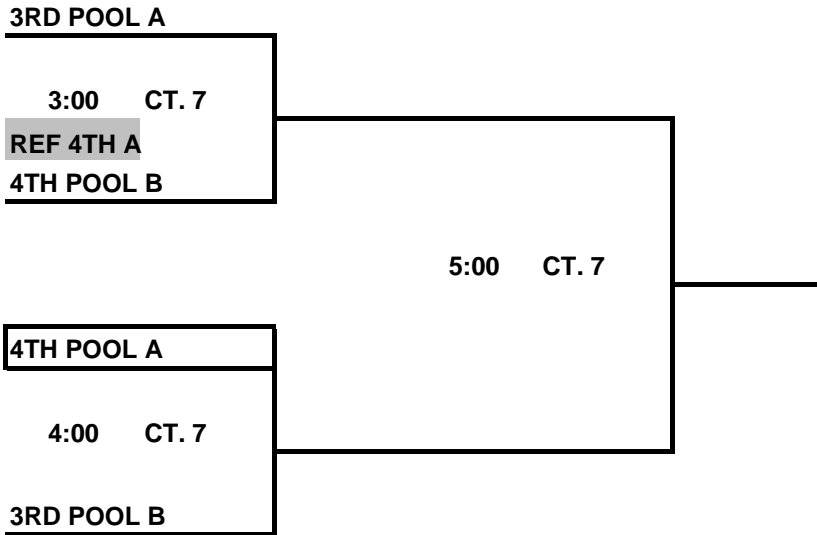

**GIRLS 16'S SILVER DIVISION PLAYOFFS
ORLANDO SPORTS CENTER**

☐ THIS BOX MEANS YOU REFEREE THE MATCH PRIOR TO YOUR MATCH ON YOUR COURT.

LOSER STAY AND REFEREE THE NEXT MATCH ON THEIR COURT.