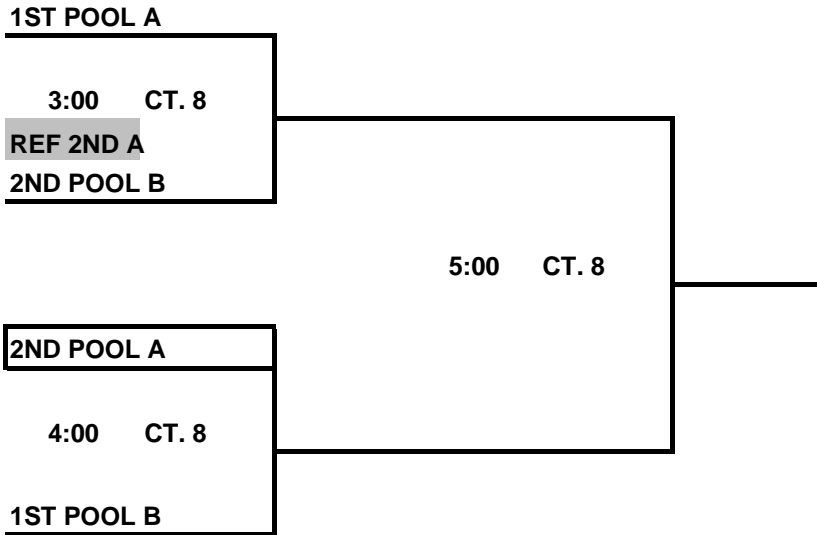

**GIRLS 16'S GOLD DIVISION PLAYOFFS
ORLANDO SPORTS CENTER**

☐ THIS BOX MEANS YOU REFEREE THE MATCH PRIOR TO YOUR MATCH ON YOUR COURT.

LOSER STAY AND REFEREE THE NEXT MATCH ON THEIR COURT.