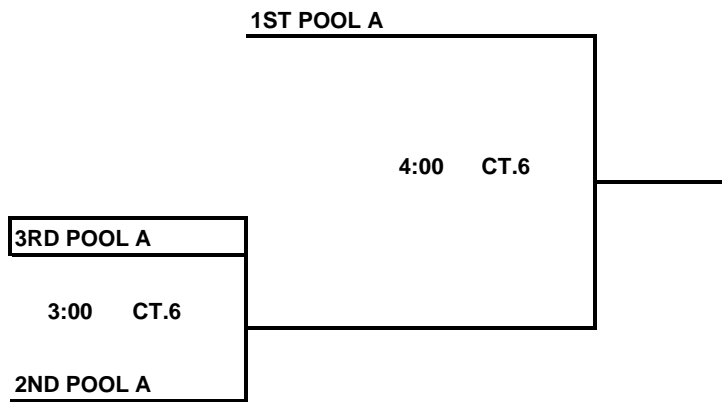

**2/3 GAMES TO 25 POINTS 15 POINTS 3RD GAME**

**POOL PLAY DETERMINES THE WINNER**

**2012 AAU VOLLEYBALL TOURNAMENT  
11'S DIVISION OSC FACILITY  
SATURDAY FEBRUARY 25, 2012  
COURT 4 AND 5**

POOL 11A ORLANDO SPORTS CENTER CT 4/5										Matches		Games	
										Won	Lost	Won	Lost
OVA 11 MOLTEN													
BIG LAKE 11'S													
HEARTLAND 11'S													
OVA 11 NATIONAL													
WINTER PARK 11 ORANGE													
SAT 4 9:00am 1 v 5 R:3	SAT 4 9:50am 2 v 4 R:5	SAT 4 10:40am 1 v 3 R:2	SAT 4 11:30am 4 v 5 R:1	SAT 4 4:20pm 2 v 3 R:5	SAT 4 1:10pm 1 v 2 R:4	SAT 4 2:00pm 3 v 4 R:1	SAT 4 2:50pm 2 v 5 R:3	SAT 4 3:40pm 1 v 4 R:2	SAT 5 3:40pm 3 v 5 R:2				

**2 GAMES TO 25 POINTS**

**POOL PLAY DETERMINES THE WINNER**

**2012 AAU VOLLEYBALL TOURNAMENT  
12'S DIVISION OSC FACILITY  
SATURDAY FEBRUARY 25, 2012  
COURT 6**

Pool 12A ORLANDO SPORTS CENTER CT 6						Matches		Games	
						Won	Lost	Won	Lost
RIVERS 12-1									
KEBE SPORTS 12 RED									
SSVB 11'S									
HEARTLAND 12'S									
SAT 6 9:00am 1 v 3 R:2	SAT 6 10:00am 2 v 4 R:1	SAT 6 11:00am 1 v 4 R:3	SAT 6 12:00pm 2 v 3 R:1	SAT 6 1:00pm 3 v 4 R:2	SAT 6 2:00pm 1 v 2 R:4	Day Court Time Match			
						Game 1			
						Game 2			
						Game 3			

**2/3 GAMES TO 25 POINTS 15 POINTS 3RD GAME**

**GIRLS 12'S GOLD DIVISION PLAYOFFS  
ORLANDO SPORTS CENTER**

THIS BOX MEANS YOU REFEREE THE MATCH PRIOR TO YOUR MATCH ON YOUR COURT.  
LOSER STAY AND REFEREE THE NEXT MATCH ON THEIR COURT.

**GIRLS 14'S GOLD DIVISION PLAYOFFS  
ORLANDO SPORTS CENTER**

THIS BOX MEANS YOU REFEREE THE MATCH PRIOR TO YOUR MATCH ON YOUR COURT.  
LOSER STAY AND REFEREE THE NEXT MATCH ON THEIR COURT.

**GIRLS 14'S SILVER DIVISION PLAYOFFS**  
**ORLANDO SPORTS CENTER**