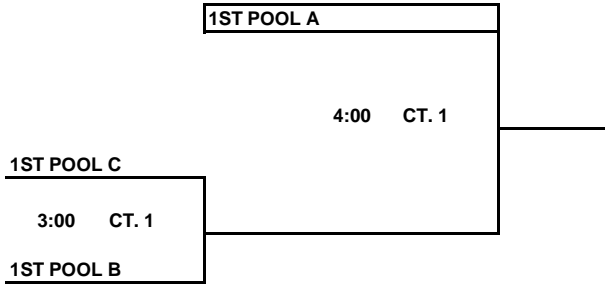

**2 GAMES TO 25 POINTS**

**POOL PLAY DETERMINES THE WINNER**

**2012 AAU VOLLEYBALL TOURNAMENT  
12'S DIVISION OSC FACILITY  
SATURDAY FEBRUARY 25, 2012  
COURT 6**

Pool 12A ORLANDO SPORTS CENTER CT 6						Matches		Games	
						Won	Lost	Won	Lost
RIVERS 12-1									
KEBE SPORTS 12 RED									
SSVB 11'S									
HEARTLAND 12'S									
SAT 6 9:00am 1 v 3 R:2	SAT 6 10:00am 2 v 4 R:1	SAT 6 11:00am 1 v 4 R:3	SAT 6 12:00pm 2 v 3 R:1	SAT 6 1:00pm 3 v 4 R:2	SAT 6 2:00pm 1 v 2 R:4	Day Court Time Match			
						Game 1			
						Game 2			
						Game 3			

**2/3 GAMES TO 25 POINTS 15 POINTS 3RD GAME**

**GIRLS 12'S GOLD DIVISION PLAYOFFS  
ORLANDO SPORTS CENTER**

THIS BOX MEANS YOU REFEREE THE MATCH PRIOR TO YOUR MATCH ON YOUR COURT.  
LOSER STAY AND REFEREE THE NEXT MATCH ON THEIR COURT.

**GIRLS 14'S GOLD DIVISION PLAYOFFS  
ORLANDO SPORTS CENTER**

THIS BOX MEANS YOU REFEREE THE MATCH PRIOR TO YOUR MATCH ON YOUR COURT.  
LOSER STAY AND REFEREE THE NEXT MATCH ON THEIR COURT.

**GIRLS 14'S SILVER DIVISION PLAYOFFS**  
**ORLANDO SPORTS CENTER**

THIS BOX MEANS YOU REFEREE THE MATCH PRIOR TO YOUR MATCH ON YOUR COURT.  
LOSER STAY AND REFEREE THE NEXT MATCH ON THEIR COURT.

**GIRLS 14'S BRONZE DIVISION PLAYOFFS  
ORLANDO SPORTS CENTER**

THIS BOX MEANS YOU REFEREE THE MATCH PRIOR TO YOUR MATCH ON YOUR COURT.  
LOSER STAY AND REFEREE THE NEXT MATCH ON THEIR COURT.